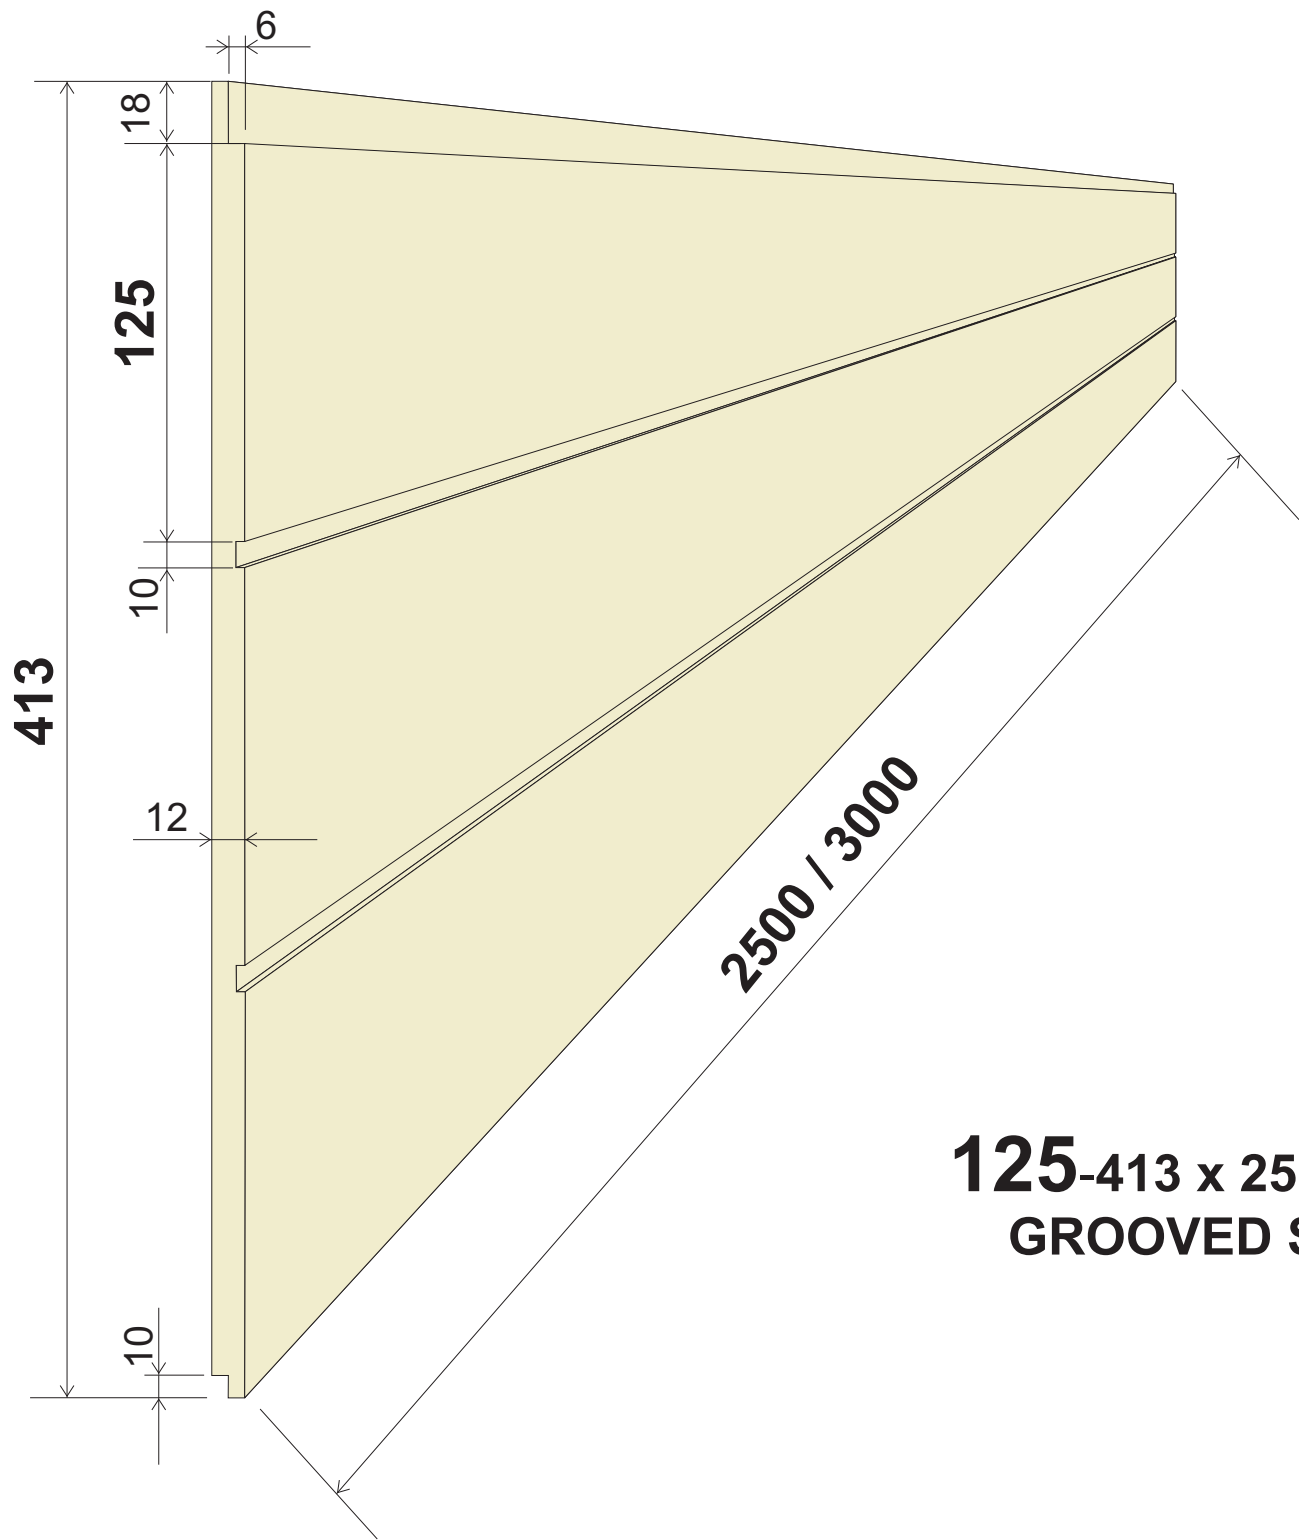

385-403 x 2500 (3000)
GROOVED SHEET

**125-413 x 2500 (3000)
GROOVED SHEET**

**290-608 x 2500 (3000)
GROOVED SHEET**

**190-608 x 2500 (3000)
GROOVED SHEET**

**(92,5 x 195) - 615 x 2460
SMALL BRICK DESIGNED SHEET**

**(195 x 400) - 615 x 2460
LARGE BRICK DESIGNED SHEET**