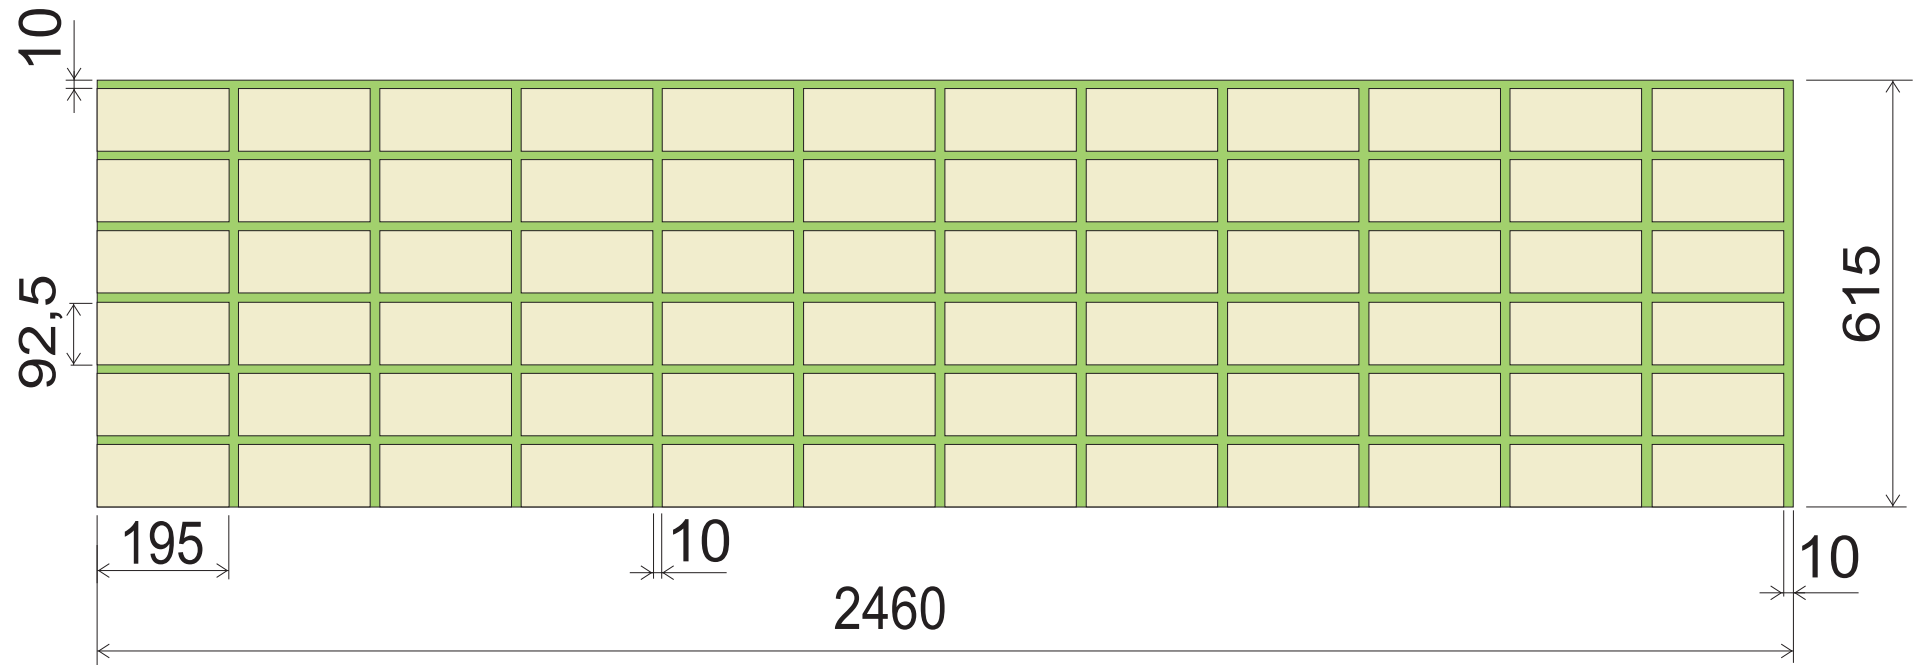

385-403 x 2500 (3000)
GROOVED SHEET

**125-413 x 2500 (3000)
GROOVED SHEET**

**290-608 x 2500 (3000)
GROOVED SHEET**

**190-608 x 2500 (3000)
GROOVED SHEET**

**(92,5 x 195) - 615 x 2460
SMALL BRICK DESIGNED SHEET**

**(195 x 400) - 615 x 2460
LARGE BRICK DESIGNED SHEET**