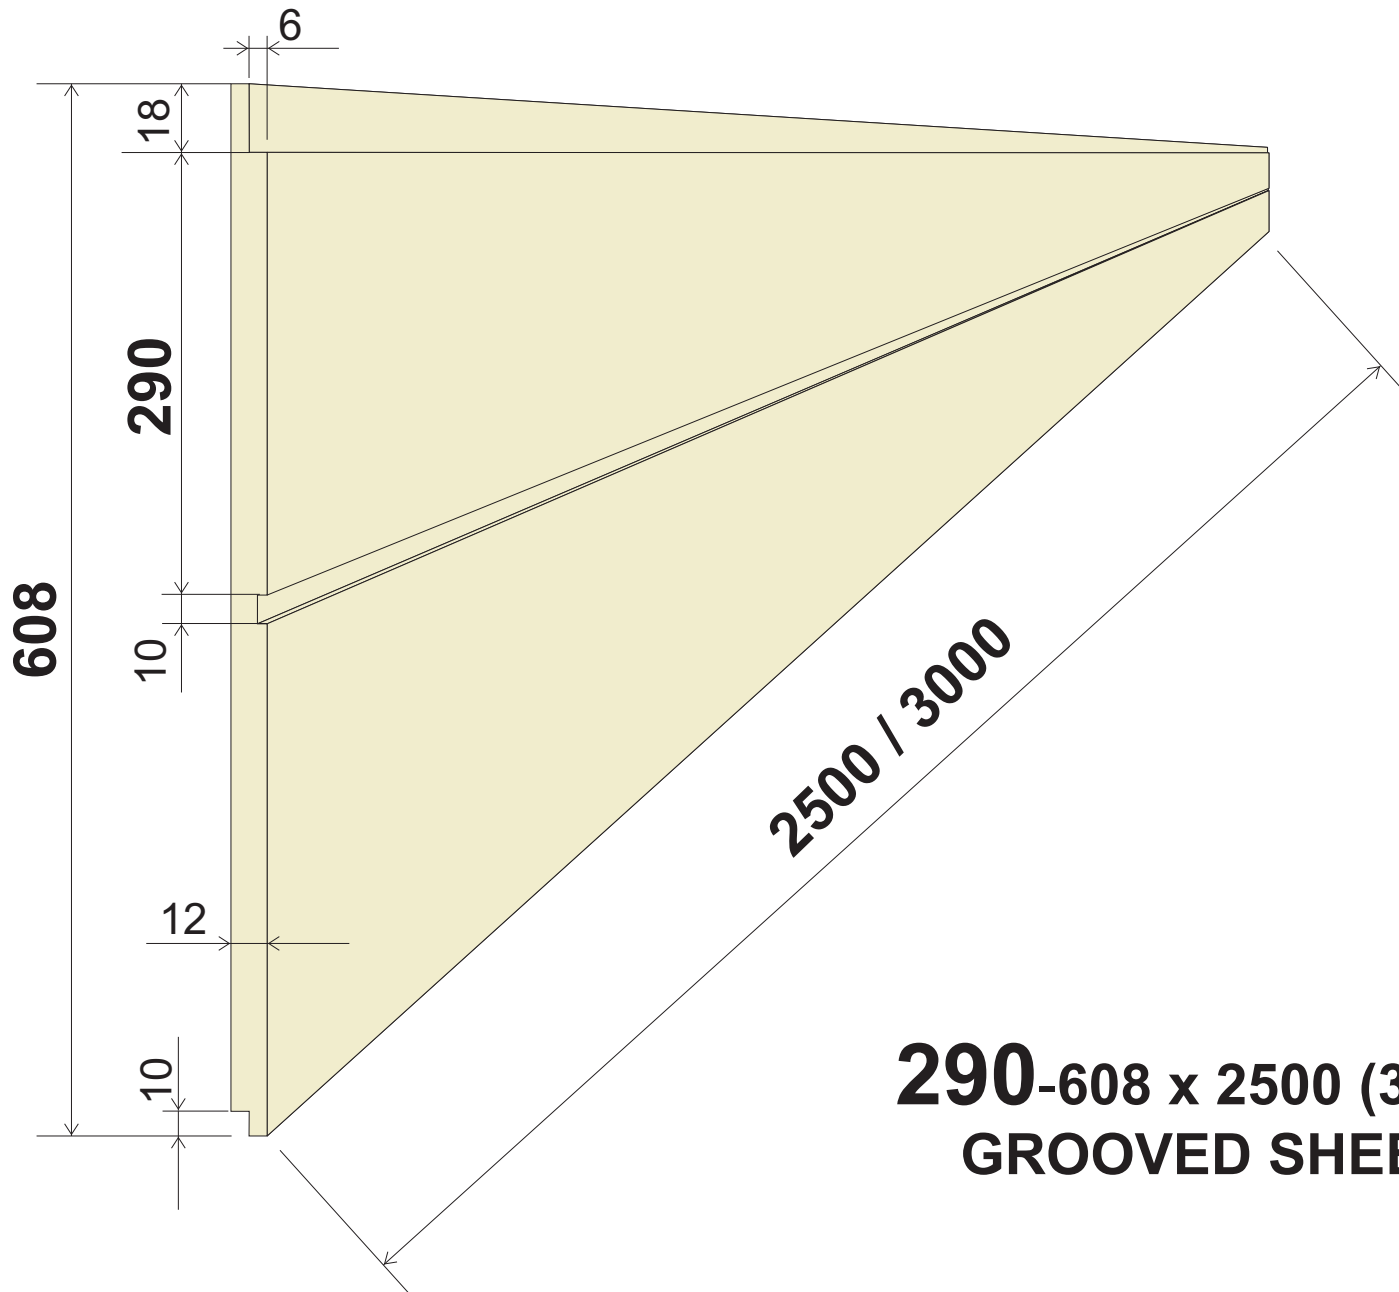

385-403 x 2500 (3000)
GROOVED SHEET

**125-413 x 2500 (3000)
GROOVED SHEET**

**290-608 x 2500 (3000)
GROOVED SHEET**

**190-608 x 2500 (3000)
GROOVED SHEET**

**(92,5 x 195) - 615 x 2460
SMALL BRICK DESIGNED SHEET**

**(195 x 400) - 615 x 2460
LARGE BRICK DESIGNED SHEET**