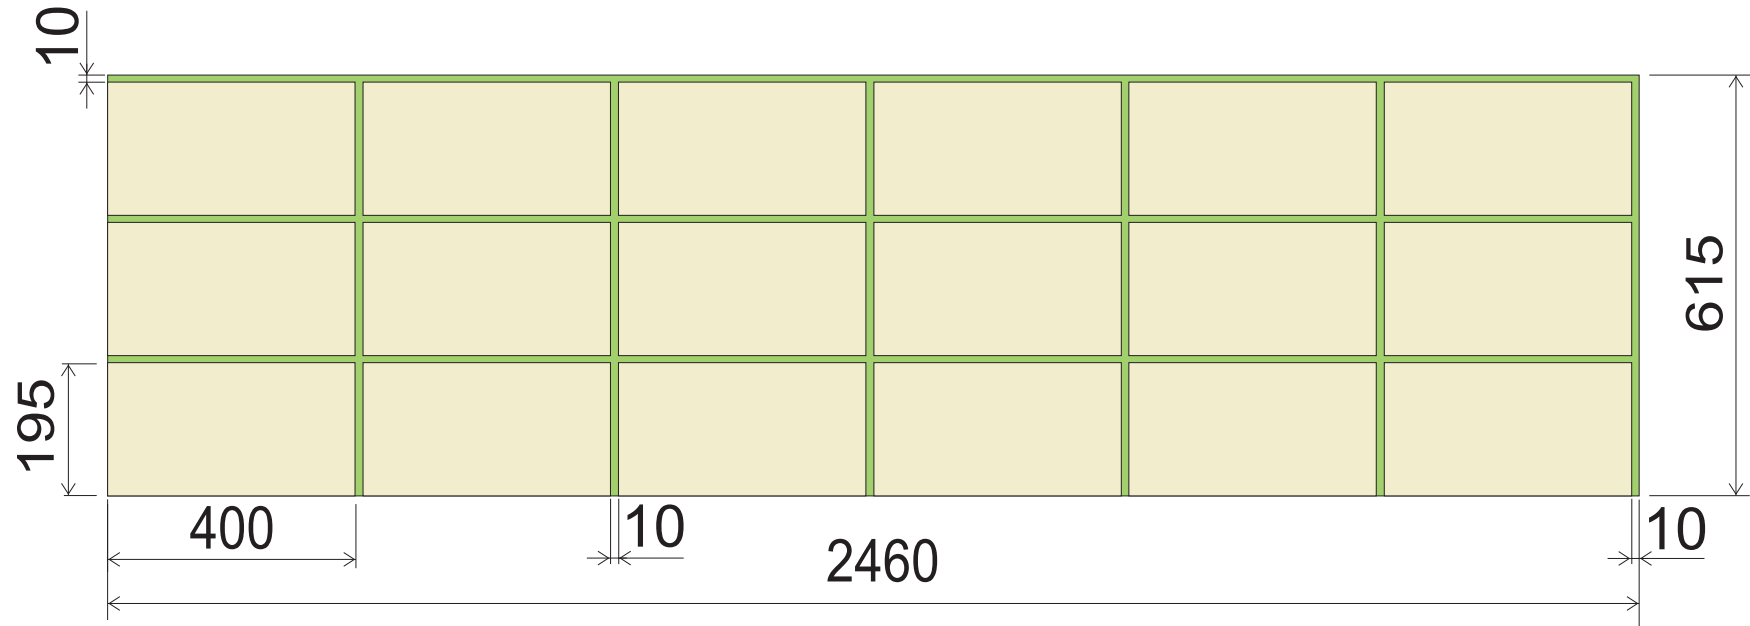

385-403 x 2500 (3000)
GROOVED SHEET

**125-413 x 2500 (3000)
GROOVED SHEET**

**290-608 x 2500 (3000)
GROOVED SHEET**

**190-608 x 2500 (3000)
GROOVED SHEET**

**(92,5 x 195) - 615 x 2460
SMALL BRICK DESIGNED SHEET**

**(195 x 400) - 615 x 2460
LARGE BRICK DESIGNED SHEET**