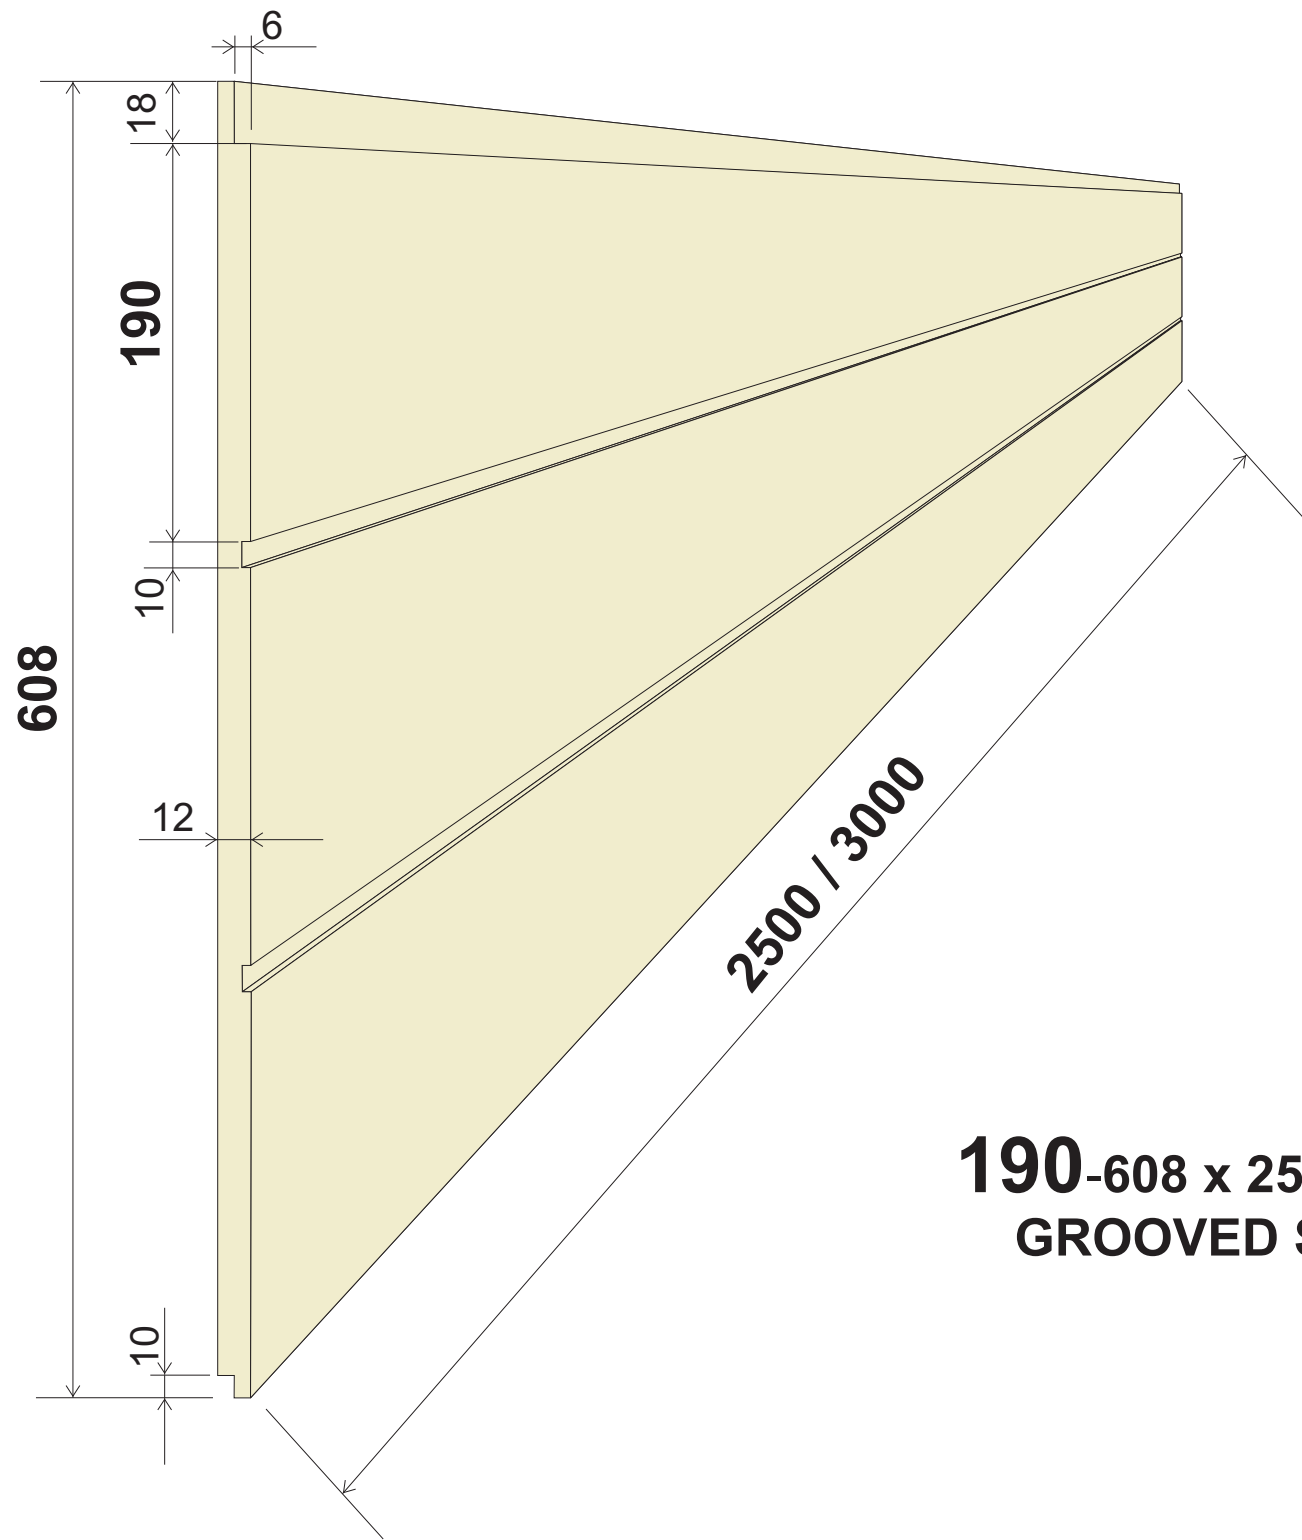

385-403 x 2500 (3000)
GROOVED SHEET

**125-413 x 2500 (3000)
GROOVED SHEET**

**290-608 x 2500 (3000)
GROOVED SHEET**

**190-608 x 2500 (3000)
GROOVED SHEET**

**(92,5 x 195) - 615 x 2460
SMALL BRICK DESIGNED SHEET**

**(195 x 400) - 615 x 2460
LARGE BRICK DESIGNED SHEET**